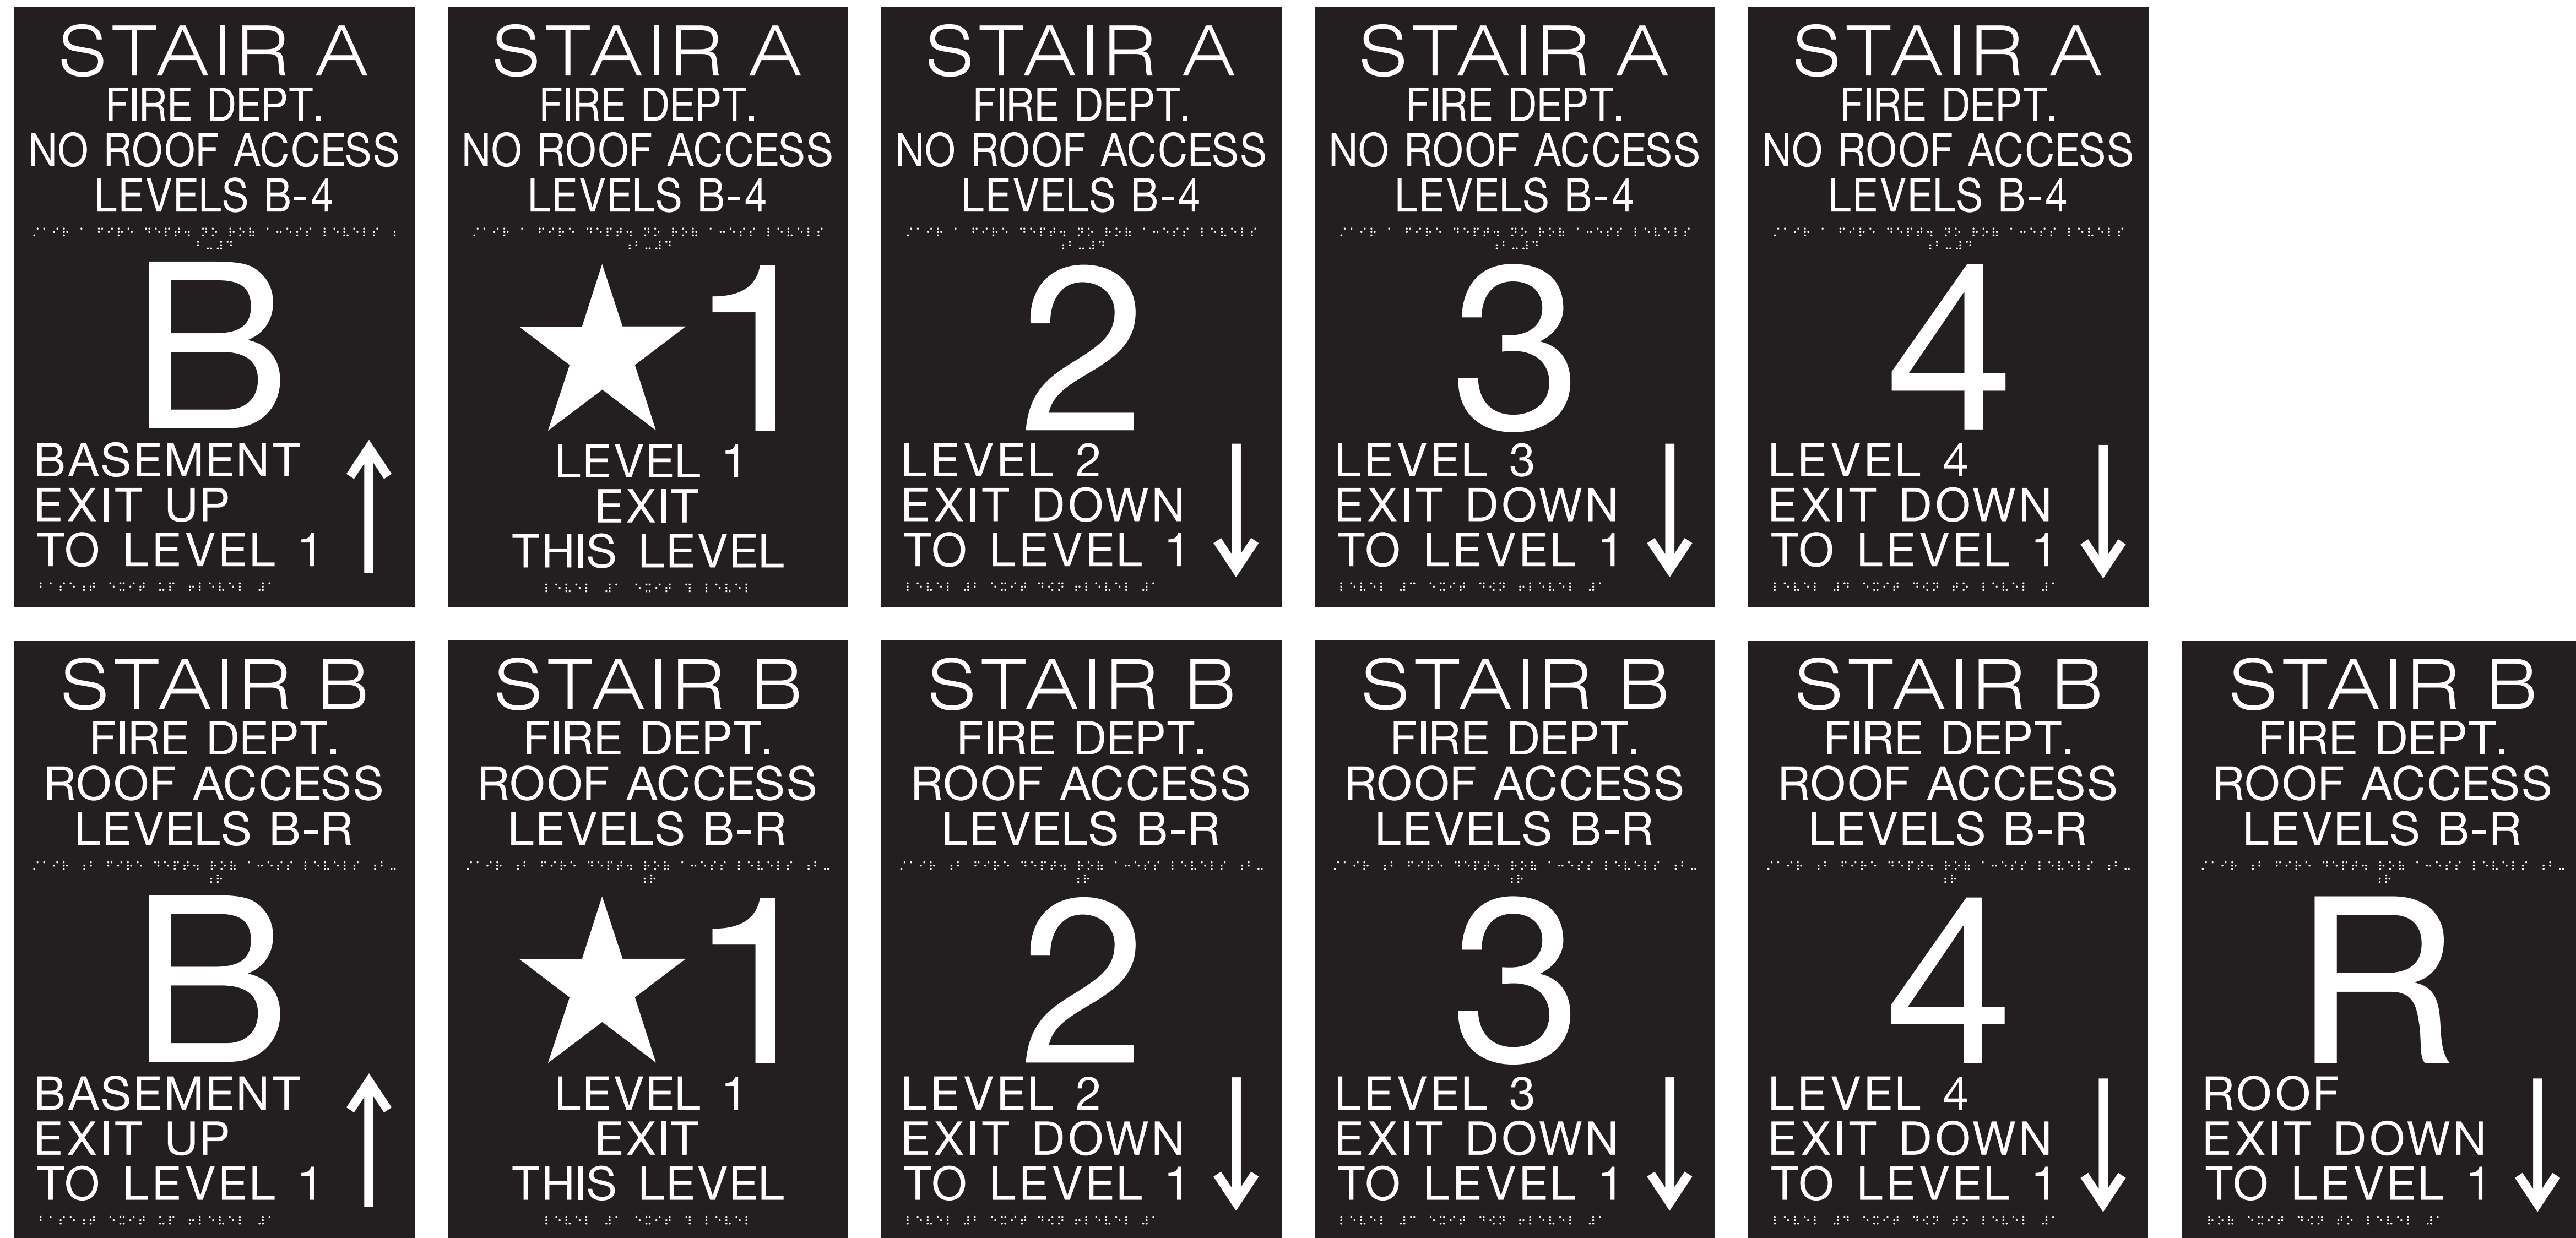

**INSIDE STAIRWELL SIGNS AT DOOR ENTERING INTO FLOOR/LEVEL HALLWAY**

-BACKGROUND: Black

-RAISED LETTERING/SYMBOLS: White

-SIZE: 12" W x 18" H

-THICKNESS: 1/8"

-FONT: Avenir Roman

-FONT HEIGHT: 1st line: 1.5", 5" number, 1" body text

**\*All signs come with 1/16" Foam Mounting tape on the back.**

[Sign here for approval and/or edits](#)

Date of Signature